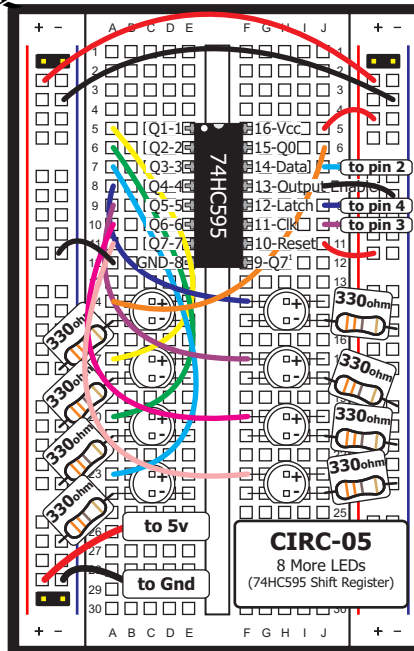

# CIRC-05 8 More LEDs (Shift Register)

<http://ardx.org/CIRC05>

  
**sparkfun.com**

Note: Breadboard dimensions vary between manufacturers so some adjustments may be necessary.