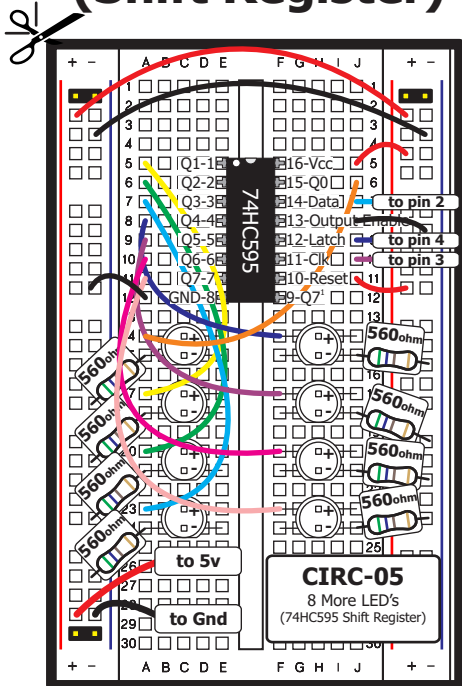

CIRC-05 8 More LEDs (Shift Register)

<http://ardx.org/CIRC05>

Note: Breadboard dimensions vary between manufacturers so some adjustments may be necessary.